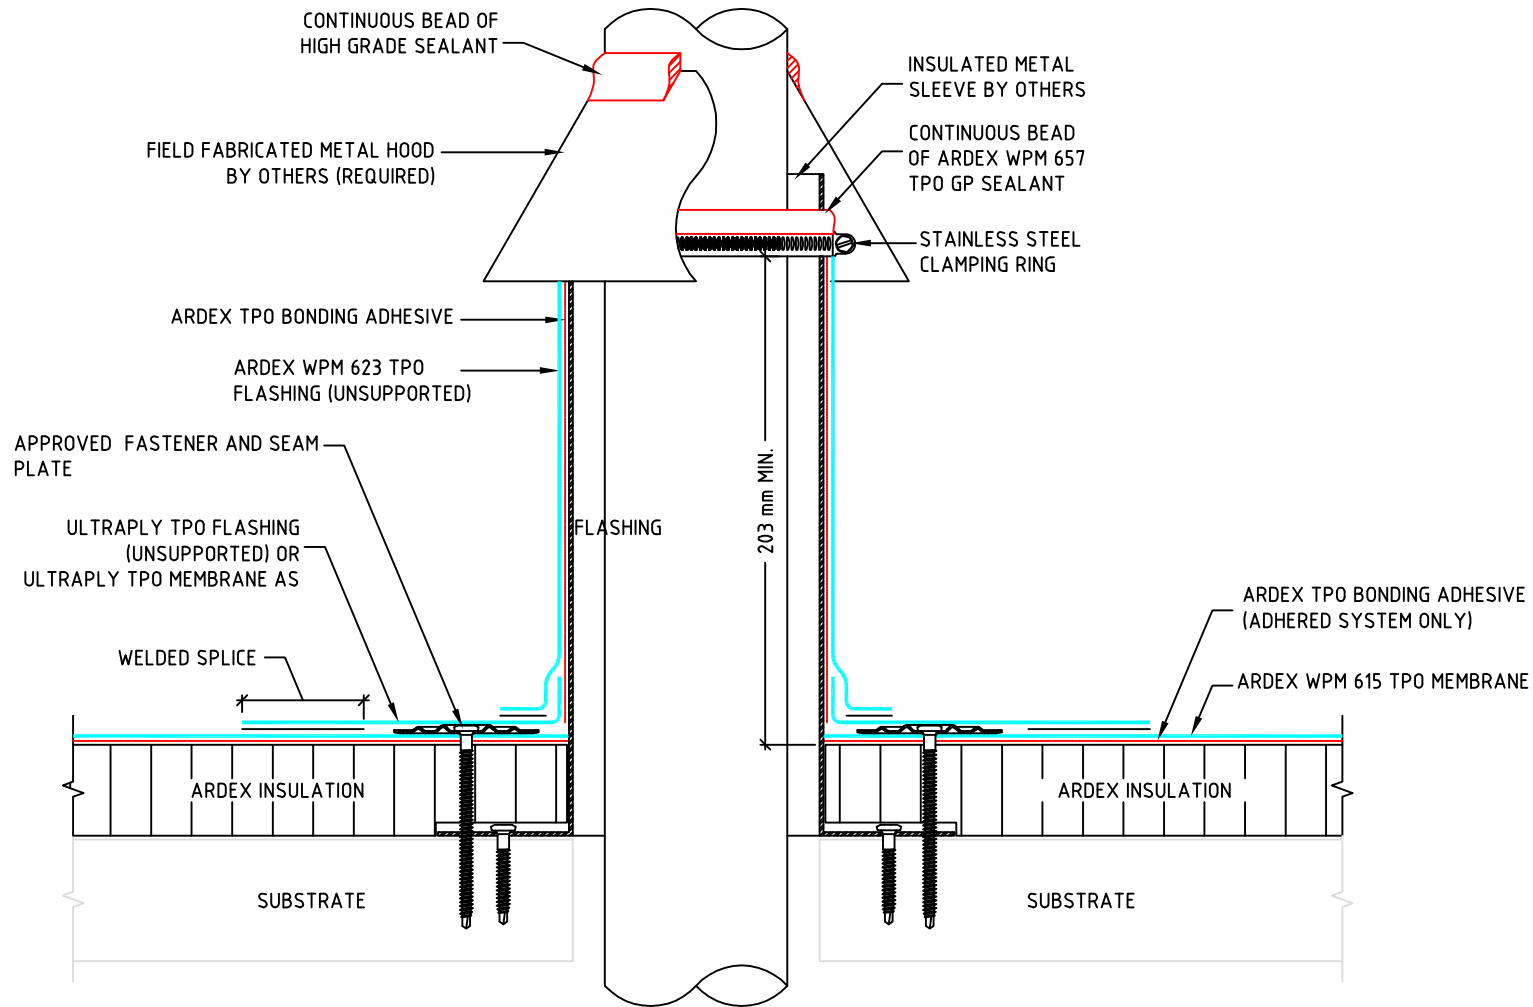

NOTES

ARDEX AUSTRALIA
www.ardexaustralia.com

The technical details, recommendations & other information contained in this drawing is given in good faith & represents the best of our knowledge and experience at the time of design. It is your responsibility to ensure that our products are used used correctly in accordance with any applicable Australian Standard, our instructions & recommendations are only for the uses they are intended. We also reserve the right to update information without prior notice to reflect our ongoing research and development program. Country specific recommendations, depending on local standards, codes of practice, building regulations and industry guidelines may effect specific installation recommendations.

FILE NAME	WPM615TPOPenetrationWithUnsupportedTPOFlashing
DRAWN	17/04/2015 by MZ
CHECKED	
SIZE	A4

SCALE	NTS
DRAWING	TPOWHITE