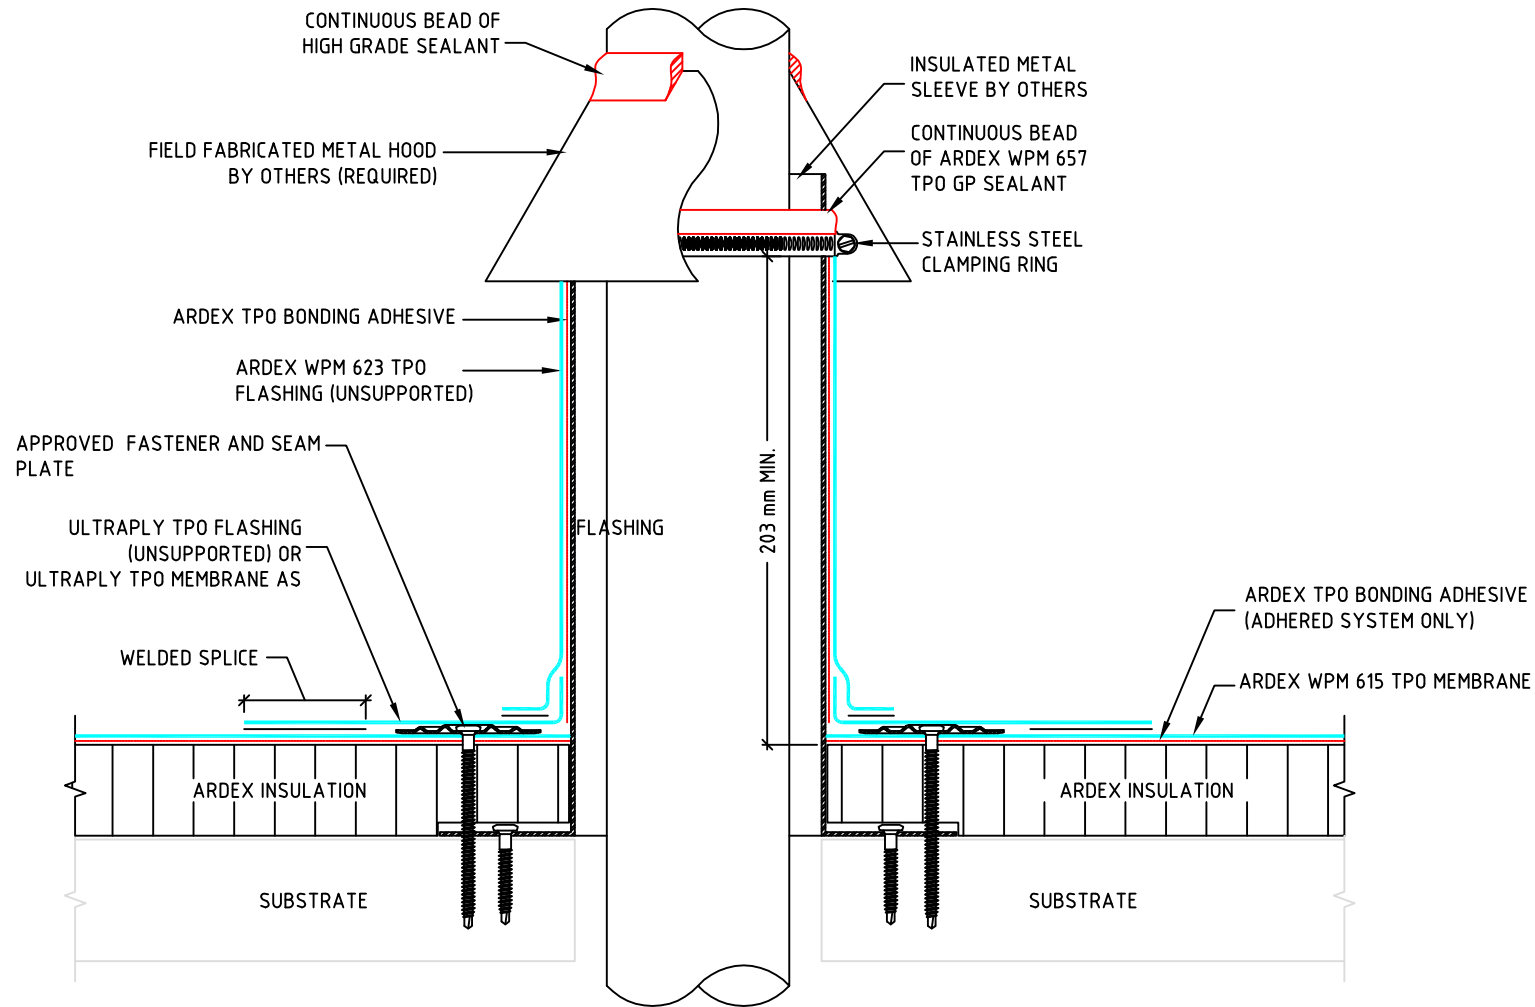

NOTES

ARDEX AUSTRALIA
www.ardexaustralia.com

The technical details, recommendations & other information contained in this drawing is given in good faith & represents the best of our knowledge and experience at the time of design. It is your responsibility to ensure that our products are used used correctly in accordance with any applicable Australian Standard, our instructions & recommendations are only for the uses they are intended. We also reserve the right to update information without prior notice to reflect our ongoing research and development program. Country specific recommendations, depending on local standards, codes of practice, building regulations and industry guidelines may effect specific installation recommendations.

FILE NAME	WPM615TPOPenetrationWithUnsupportedTPOFlashing
DRAWN	17/04/2015 by MZ
CHECKED	
SIZE	A4

SCALE	NTS
DRAWING	TPOWHITE